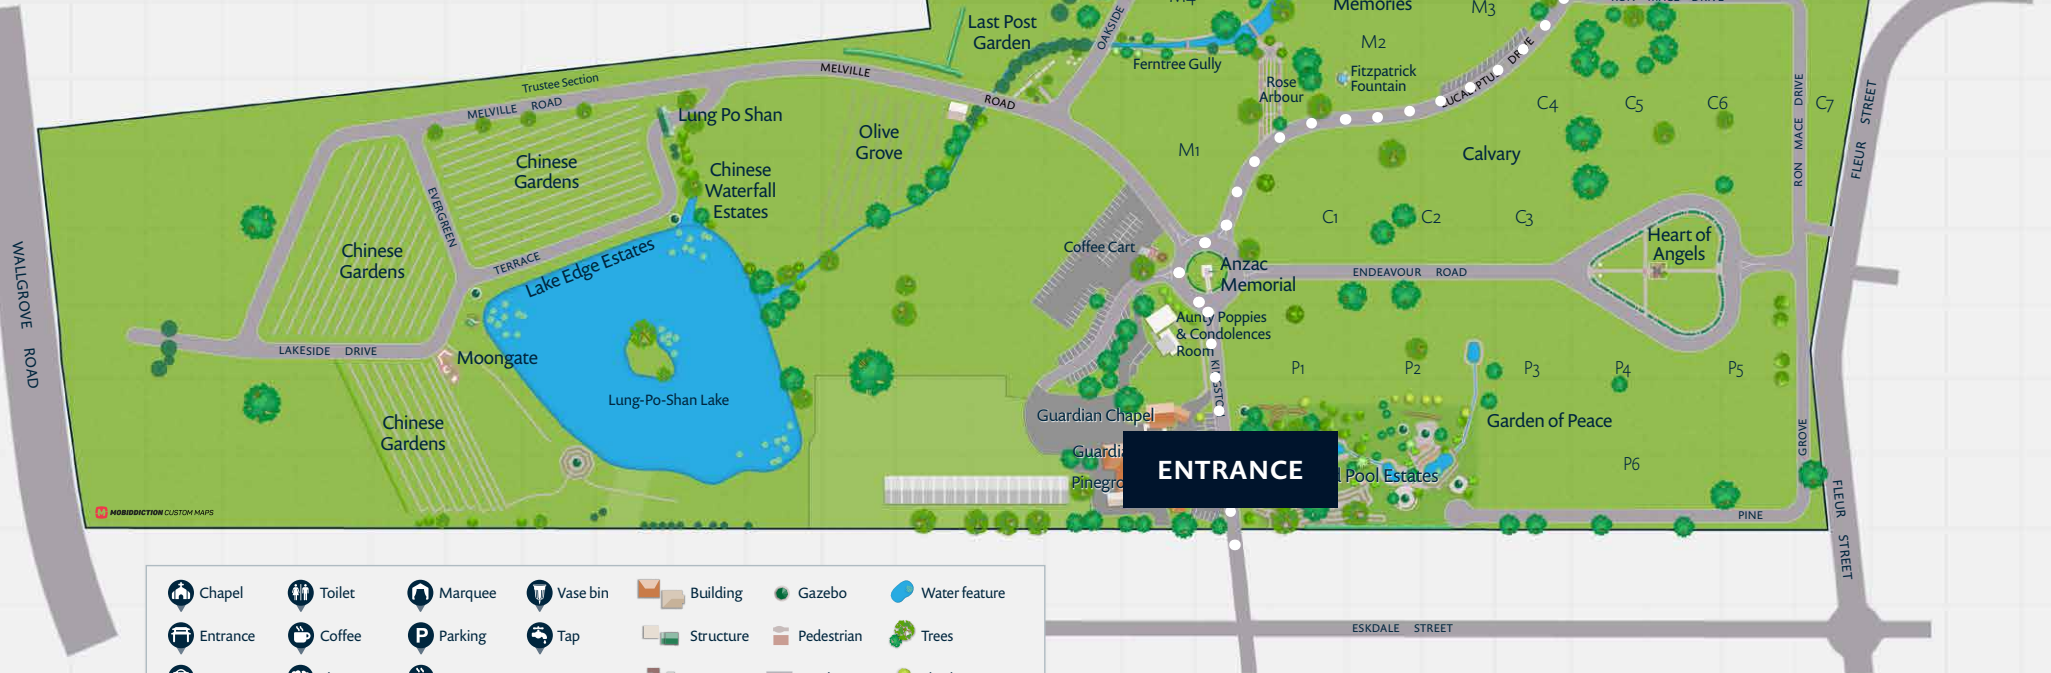

PINEVIEW ROOM

Kington Street, Minchinbury NSW 2770

PINEGROVE
MEMORIAL PARK

PINEGROVECREM.COM.AU

K L M N O P Q R S T U V W X Y Z

1
2
3
4
5
6
7
8
9
10
11
12
13
14
15
16
17
18
19

A B C D E F G H I J K L

11
12
13
14
15
16
17
18
19

O P Q R S T U V W X Y Z

- | | | | | | | |
|----------|---------|---------|----------|-----------|------------|---------------|
| Chapel | Toilet | Marquee | Vase bin | Building | Gazebo | Water feature |
| Entrance | Coffee | Parking | Tap | Structure | Pedestrian | Trees |
| Gate | Florist | BBQ | Crypt | Road | Shrubs | |